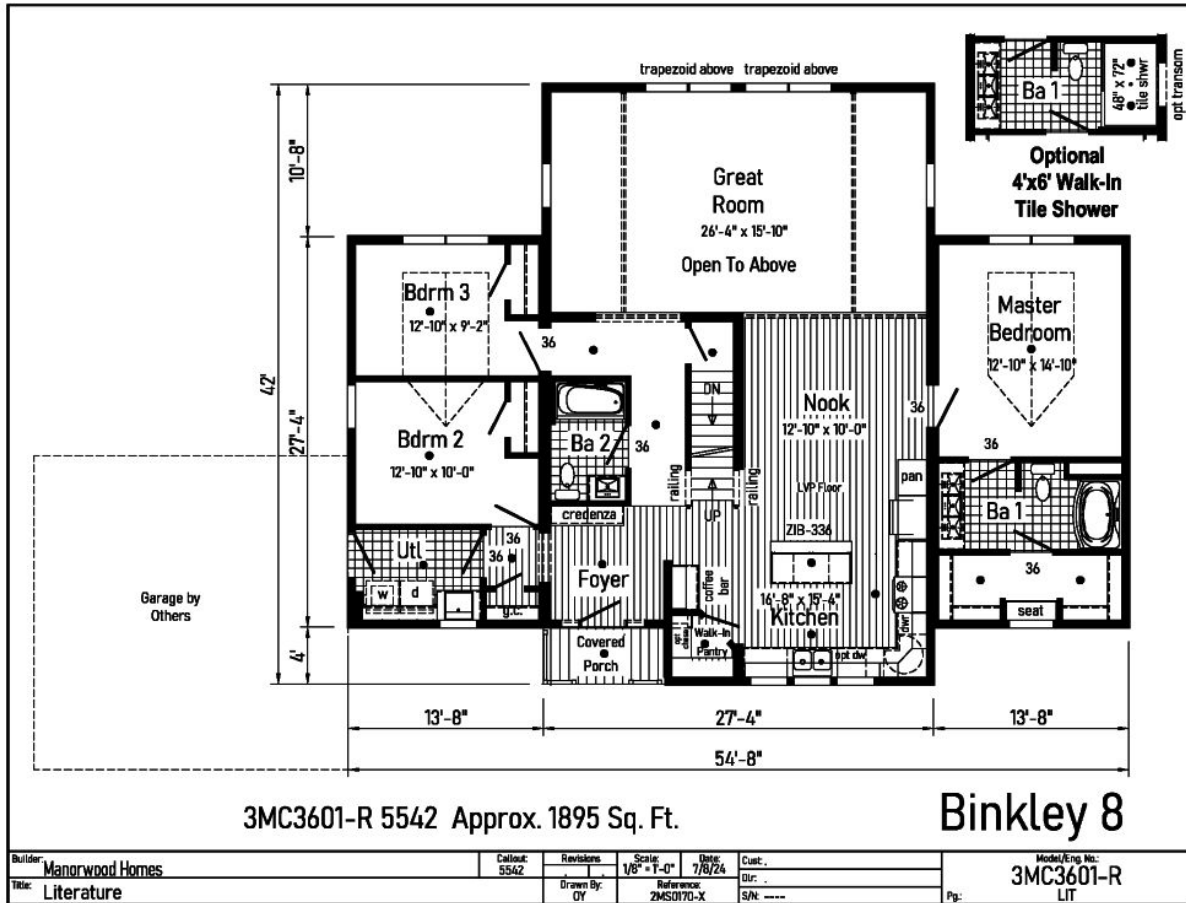

PRINTABLE INFO SHEET

Series: Binkley
 Model: 3MC3601-R Binkley 8

About This Model

Style: Cape / Bedrooms: 3 / Bathrooms: 2 / Square Feet: 1895

CUSTOMER CONTACT

Notes: _____

PRINTABLE INFO SHEET

Series: Binkley
Model: 3MC3601-R Binkley 8

Standards & Features

FLOOR CONSTRUCTION

2X10 Floor Joists 16" O.C.
3/4" T&G OSB Floor Decking
Insulated Basement Stairwell

EXTERIOR WALLS

2X6 Studs 16" O.C.
Double 2X6 Top Plates
8' Wall Height
Structural OSB Sheathing
Whole House Wind Wrap
Vinyl Siding