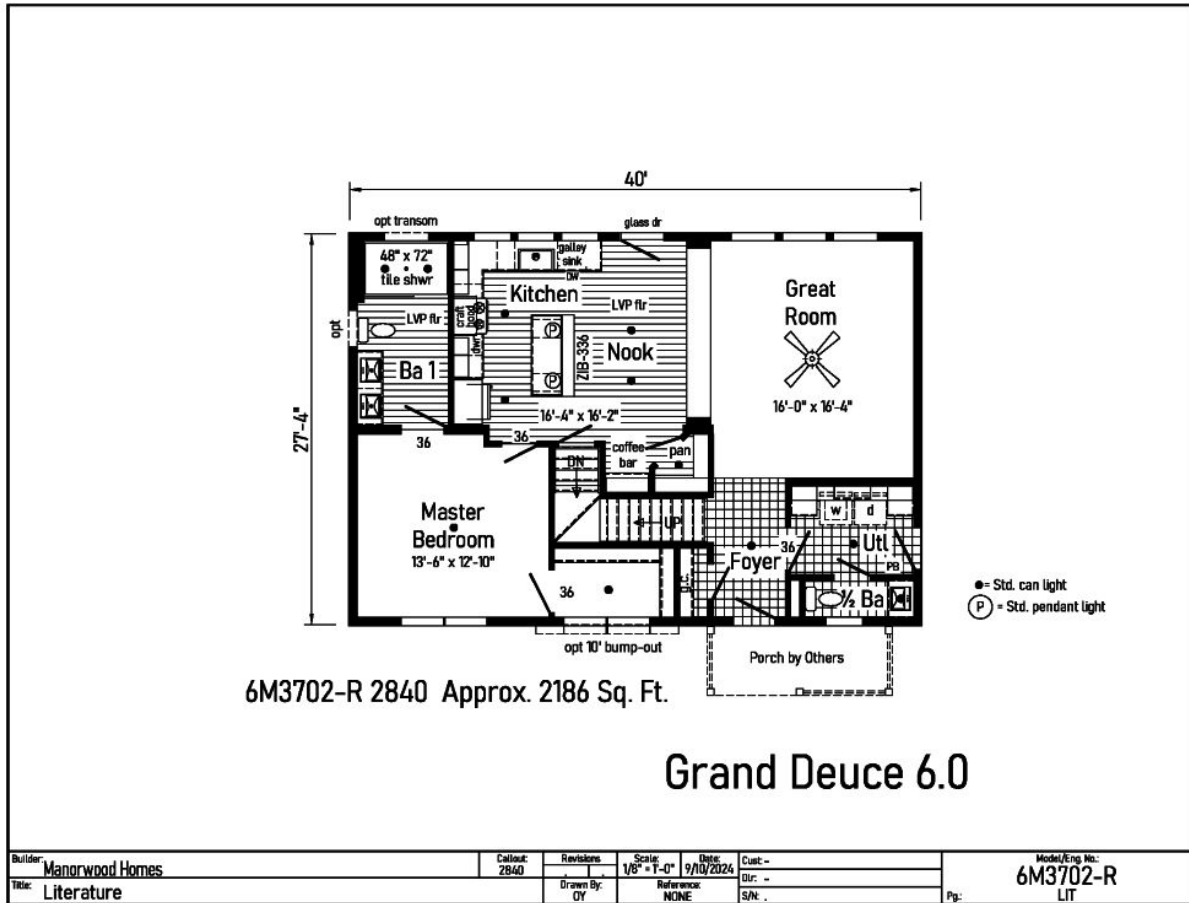

# PRINTABLE INFO SHEET

Series: Manorwood Grand Deuce

Model: 6M3702-R Deuce 6.0

## About This Model

Style: 2-Story / Bedrooms: 5 / Bathrooms: 3 / Square Feet: 2186