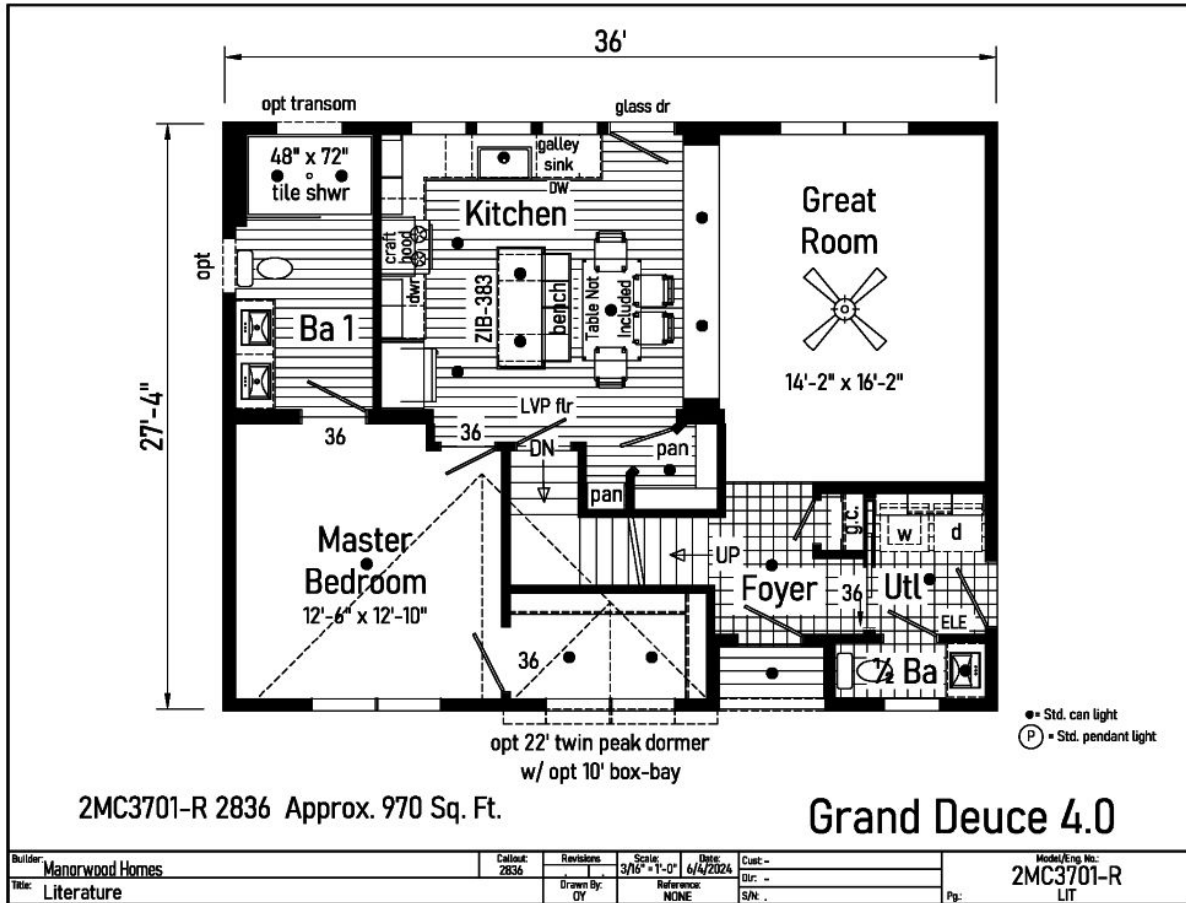

PRINTABLE INFO SHEET

Series: Manorwood Grand Deuce
 Model: 2MC3701-R Deuce 4.0

About This Model

Style: Cape / Bedrooms: 1 / Bathrooms: 2 / Square Feet: 970

CUSTOMER CONTACT

Notes: _____

PRINTABLE INFO SHEET

Series: Manorwood Grand Deuce
Model: 2MC3701-R Deuce 4.0

Standards & Features

FLOOR CONSTRUCTION

2X10 Floor Joists 16" O.C.
3/4" T&G OSB Floor Decking
Insulated Basement Stairwell

EXTERIOR WALLS

2X6 Studs 16" O.C.
Double 2X6 Top Plates
8' Wall Height
Structural OSB Sheathing
Whole House Wind Wrap
Vinyl Siding