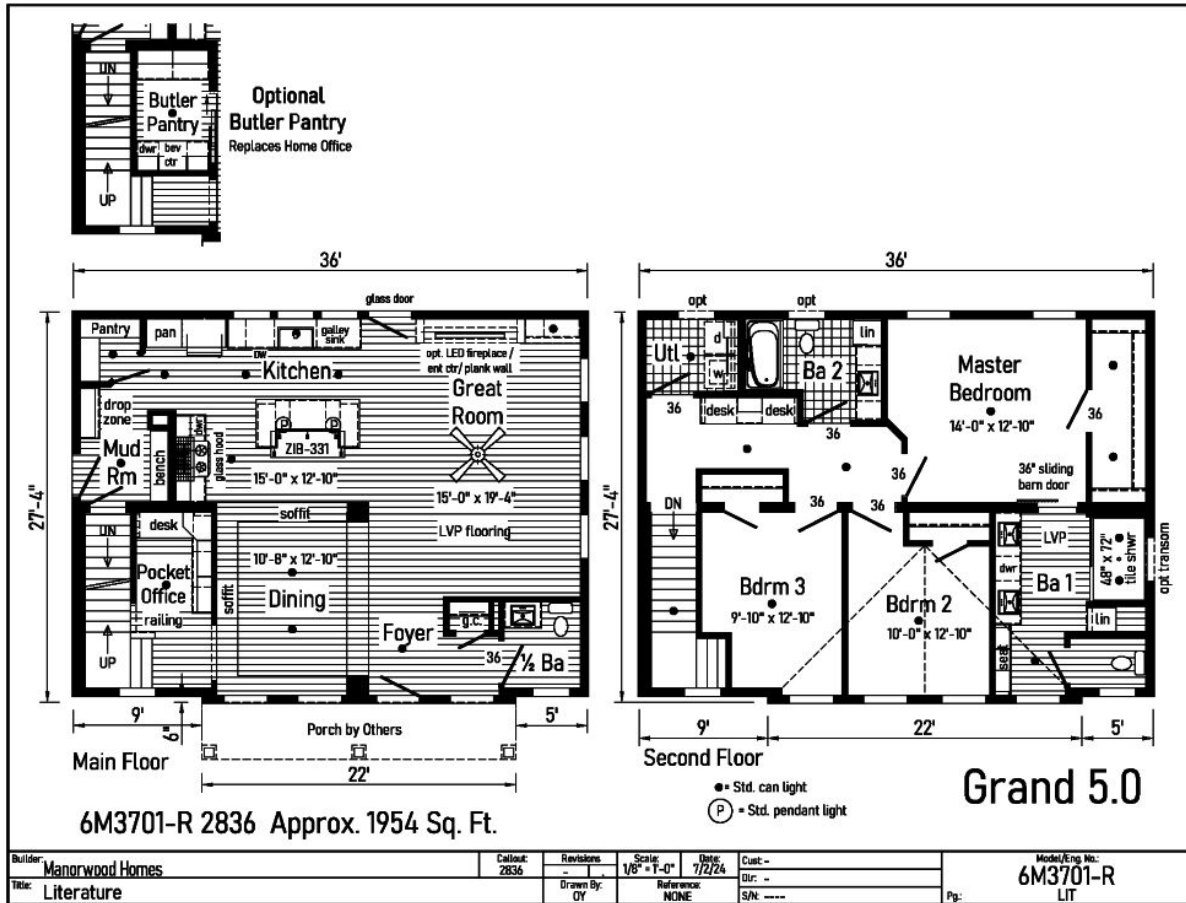

PRINTABLE INFO SHEET

Series: Manorwood Grand
 Model: 6M3701-R Grand 5.0

About This Model

Style: 2-Story / Bedrooms: 3 / Bathrooms: 3 / Square Feet: 1954

CUSTOMER CONTACT

Notes:

PRINTABLE INFO SHEET

Series: Manorwood Grand
Model: 6M3701-R Grand 5.0

Standards & Features

FLOOR CONSTRUCTION

2X10 Floor Joists 16" O.C.
3/4" T&G OSB Floor Decking
Insulated Basement Stairwell

EXTERIOR WALLS

2X6 Studs 16" O.C.
Double 2X6 Top Plates
8' Wall Height
Structural OSB Sheathing
Whole House Wind Wrap
Vinyl Siding