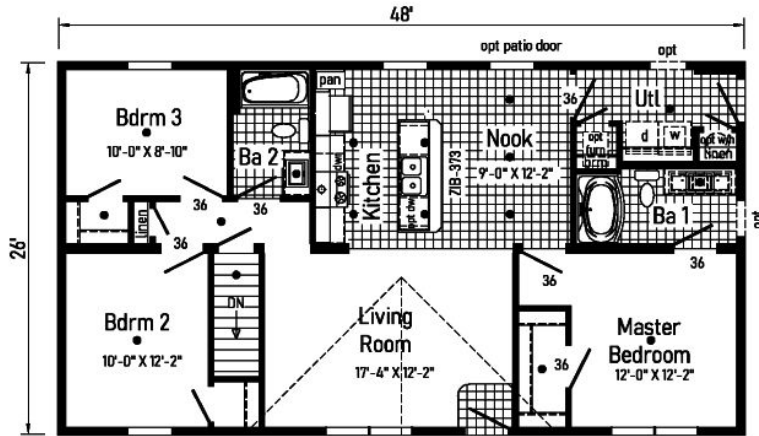

# PRINTABLE INFO SHEET

Series: Manorwood Limited  
 Model: 2M3910-N Limited 2.6

2M3910-N 2648 Approx. 1248 Sq. Ft. ● Std. can light

Builder: Manorwood Homes	Address: 4 Pennwest Way Emlenton, PA 16373	Callout: 2648	Revisions:	Scale: 1/8" = 1'-0"	Date: 09/05/2023	Cust: -	Model/Eng. No.: 2M3910-N
Title: Literature			Drawn By: OY	Reference: NONE	Dir: -	Sh: -	LIT

## About This Model

Style: Ranch / Bedrooms: 3 / Bathrooms: 2 / Square Feet: 1248