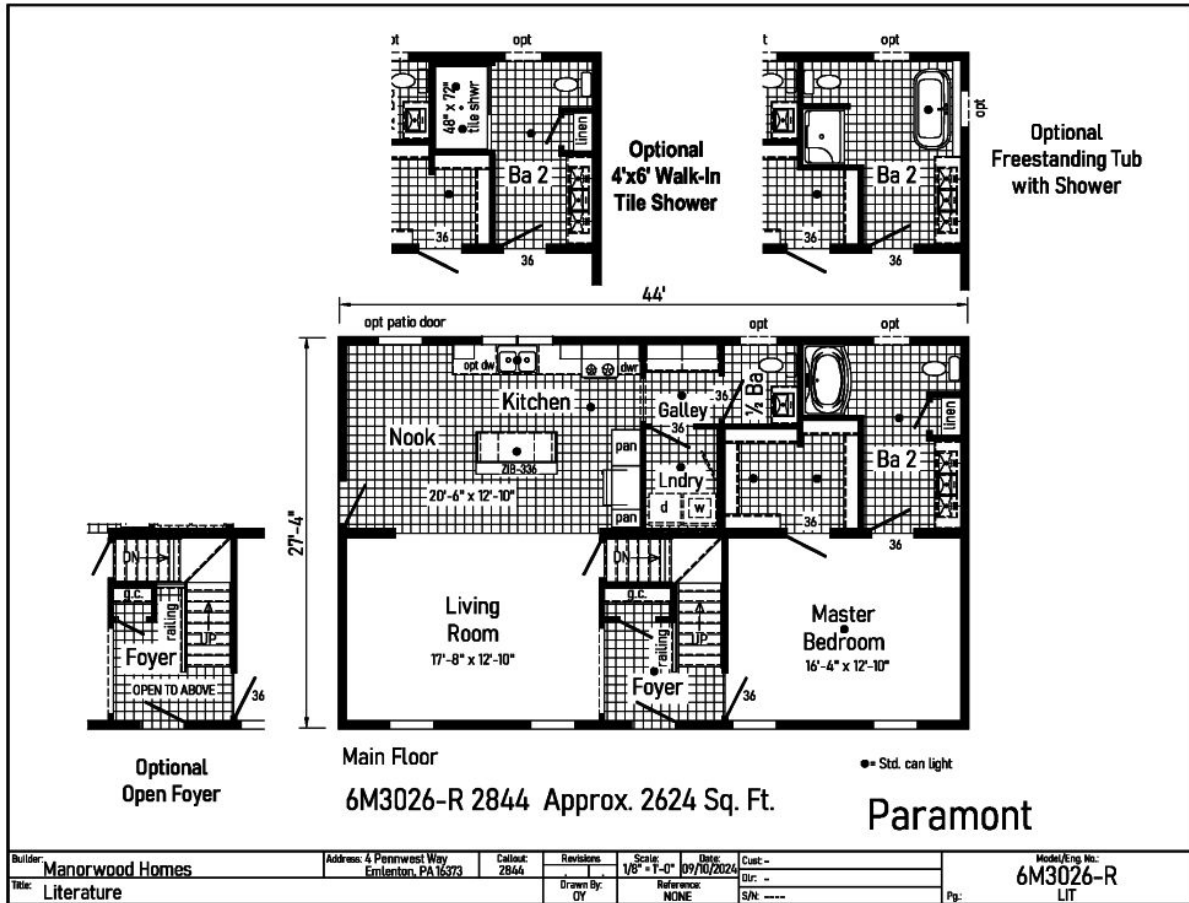

PRINTABLE INFO SHEET

Series: Manorwood Classic
 Model: 6M3026-R Paramont

About This Model

Style: 2-Story / Bedrooms: 3 / Bathrooms: 3 / Square Feet: 2624

CUSTOMER CONTACT

Notes: _____

PRINTABLE INFO SHEET

Series: Manorwood Classic
Model: 6M3026-R Paramont

Standards & Features

FLOOR CONSTRUCTION

2X10 Floor Joists 16" O.C.
 $\frac{3}{4}$ " T&G OSB Floor Decking
Insulated Basement Stairwell

EXTERIOR WALLS

2X6 Studs 16" O.C.
Double 2X6 Top Plates
8' Wall Height
Structural OSB Sheathing
Whole House Wind Wrap
Vinyl Siding