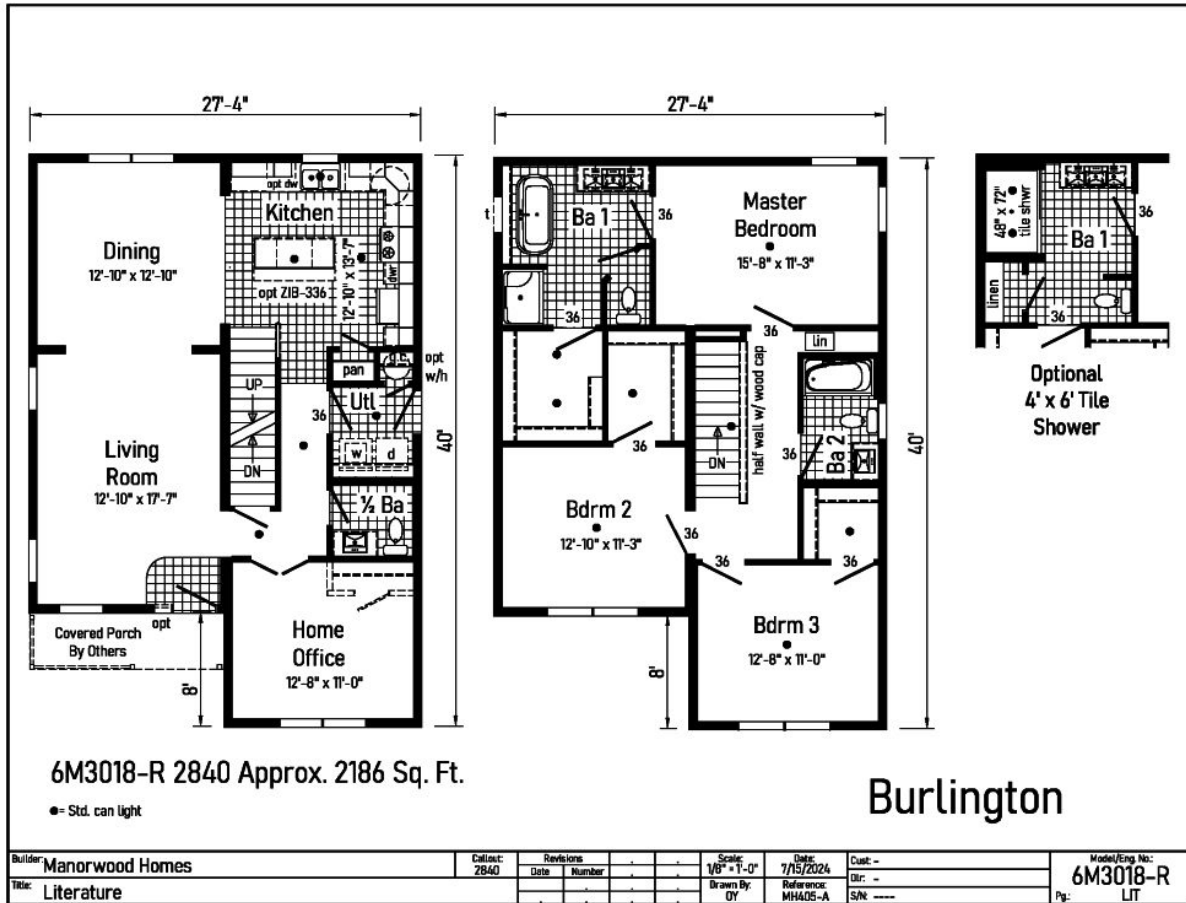

PRINTABLE INFO SHEET

Series: Manorwood Classic
 Model: 6M3018-R Burlington

About This Model

Style: 2-Story / Bedrooms: 3 / Bathrooms: 3 / Square Feet: 2186

CUSTOMER CONTACT

Notes: _____

PRINTABLE INFO SHEET

Series: Manorwood Classic
Model: 6M3018-R Burlington

Standards & Features

FLOOR CONSTRUCTION

2X10 Floor Joists 16" O.C.
3/4" T&G OSB Floor Decking
Insulated Basement Stairwell

EXTERIOR WALLS

2X6 Studs 16" O.C.
Double 2X6 Top Plates
8' Wall Height
Structural OSB Sheathing
Whole House Wind Wrap
Vinyl Siding