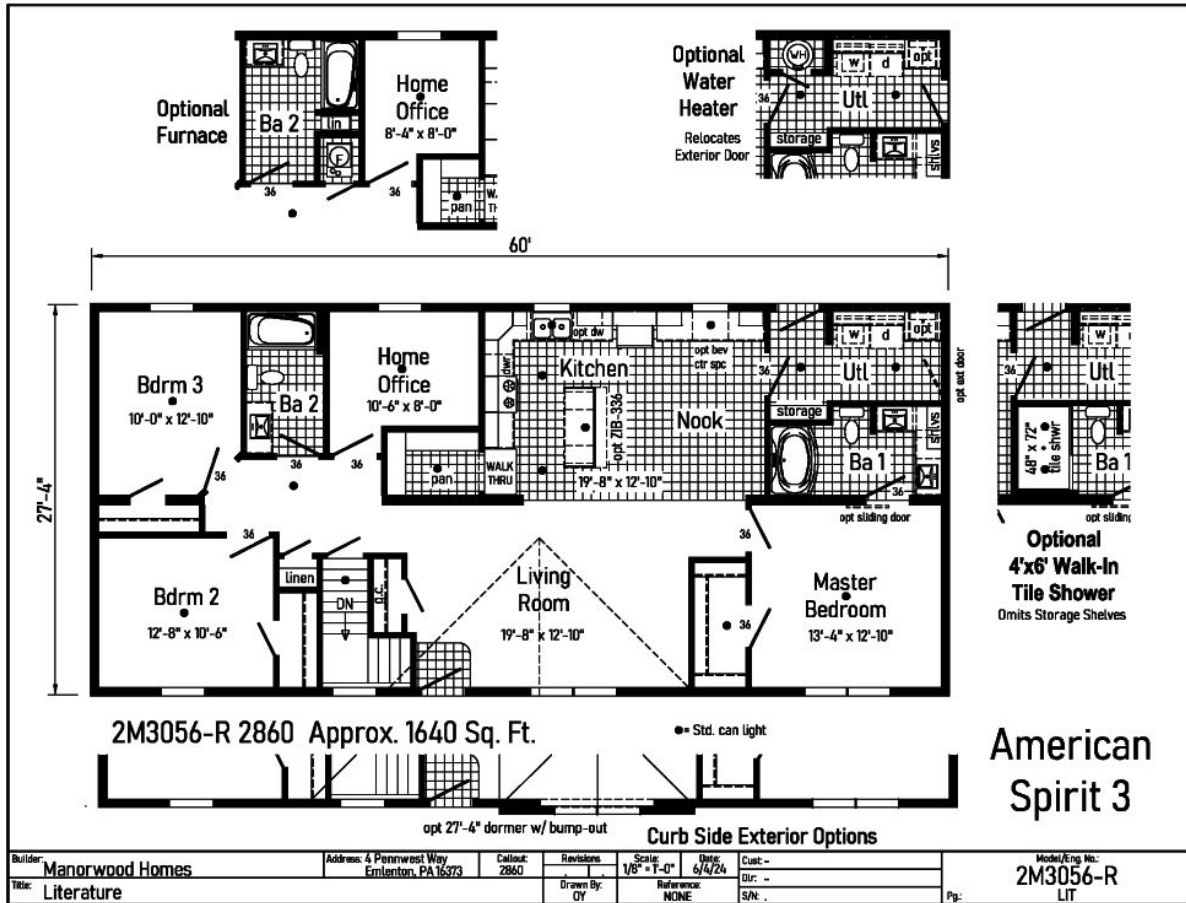

## About This Model

Style: Ranch / Bedrooms: 3 / Bathrooms: 2 / Square Feet: 1640