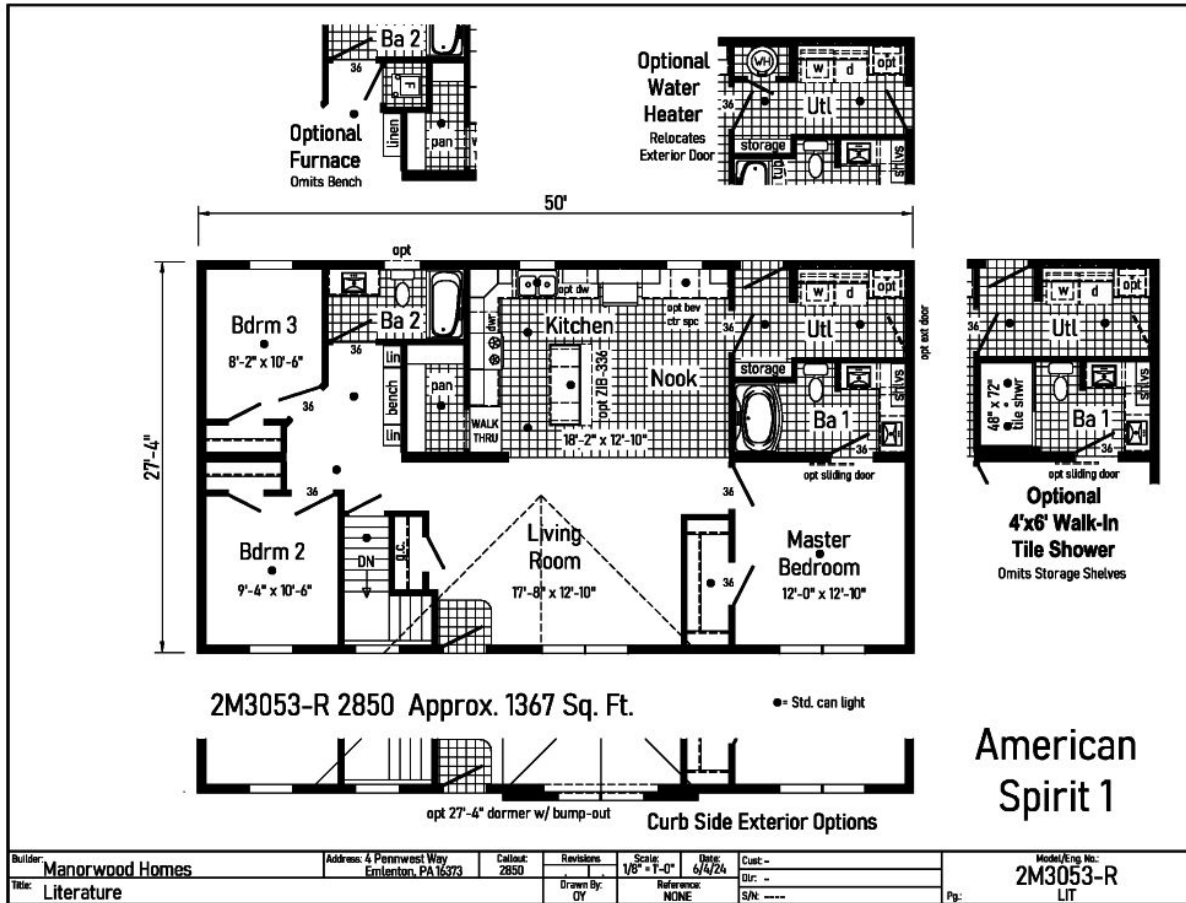

PRINTABLE INFO SHEET

Series: Manorwood Classic
 Model: 2M3053-R American Spirit 1

About This Model

Style: Ranch / Bedrooms: 3 / Bathrooms: 2 / Square Feet: 1367

CUSTOMER CONTACT

Notes: _____

PRINTABLE INFO SHEET

Series: Manorwood Classic
Model: 2M3053-R American Spirit 1

Standards & Features

FLOOR CONSTRUCTION

2X10 Floor Joists 16" O.C.
3/4" T&G OSB Floor Decking
Insulated Basement Stairwell

EXTERIOR WALLS

2X6 Studs 16" O.C.
Double 2X6 Top Plates
8' Wall Height
Structural OSB Sheathing
Whole House Wind Wrap
Vinyl Siding