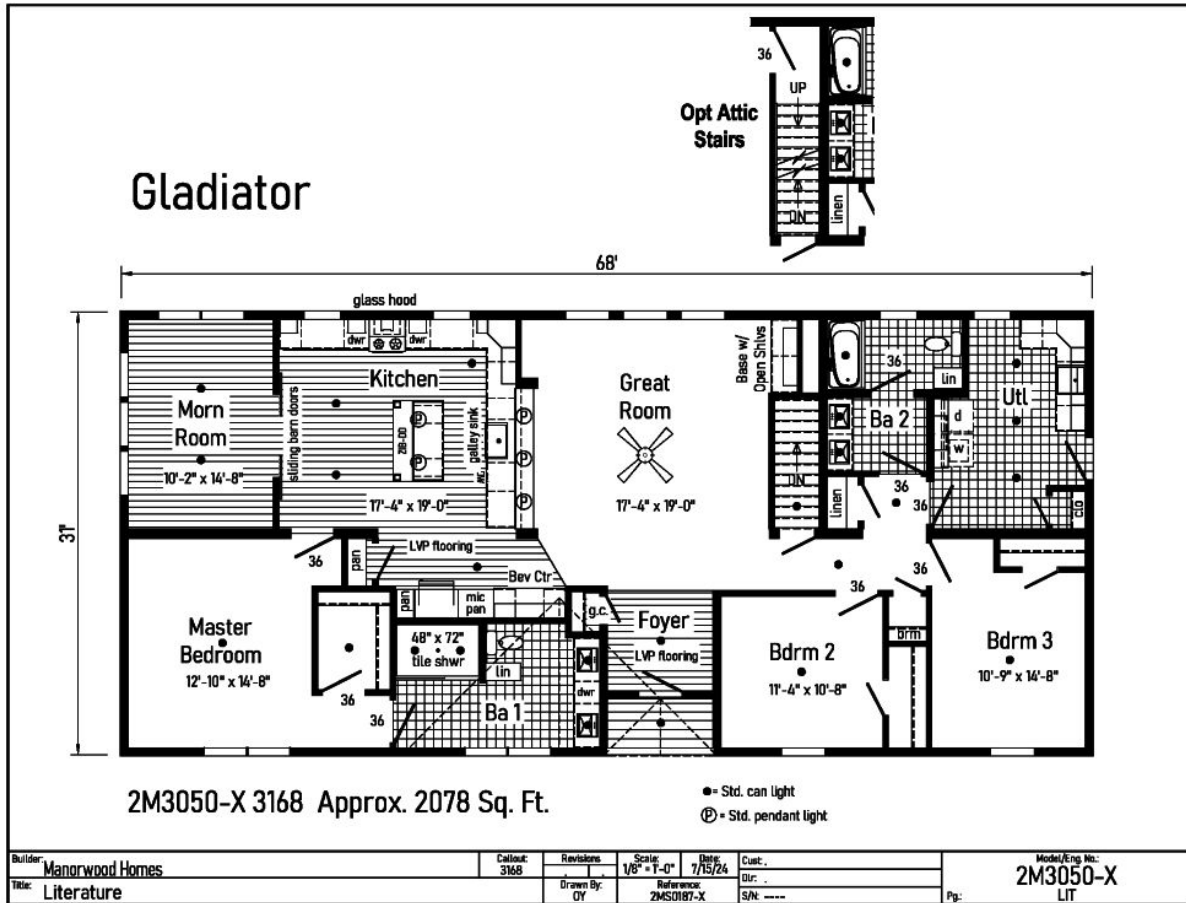

PRINTABLE INFO SHEET

Series: Manorwood Classic
 Model: 2M3050-X Gladiator

About This Model

Style: Ranch / Bedrooms: 3 / Bathrooms: 2 / Square Feet: 2078

CUSTOMER CONTACT

Notes: _____

PRINTABLE INFO SHEET

Series: Manorwood Classic
Model: 2M3050-X Gladiator